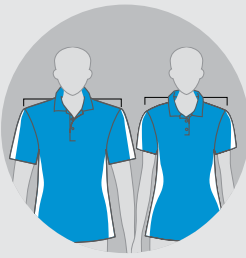

SPORTE LEISURE SIZE CHART

The relevant Fit reference can be found at the end of each garment description throughout the catalogue.

Each polo is classified as either Leisure Fit or Modern Fit. These references should be taken as a guide only.

GARMENT FITS

LEISURE FIT

An easy fit providing a balance of shape and comfort.

Dropped Shoulder
Longer Sleeve Length
Longer Body Length

MODERN FIT

A semi-fitted garment with modern proportions.

Narrower Shoulder
Shorter Sleeve Length
Slimmer Body Fit