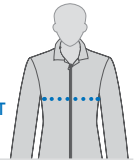

LADIES

Ladies Polos

Tag Size	6	8	10	12	14	16	18	20	22	24	26
Leisure Fit (cm)	42.5	45	47.5	50	52.5	55	57.5	60	62.5	65	67.5
Modern Fit (cm)	42.5	45	47.5	50	52.5	55	57.5	60			

BOTTOMS

HOW TO MEASURE

WAIST

Measure around the narrowest part of your torso.

WAIST

MEN'S

Men's Bottoms

Tag Size	77	82	87	92	97	102	107
Waist Size (cm)	77	82	87	92	97	102	107
Waist Size (inch)	30	32	34	36	38	40	42

LADIES

Ladies Bottoms

Tag Size	8	10	12	14	16	18	20	22
Waist Size (cm)	79	84	89	94	99	104	109	114

JACKET

HOW TO MEASURE

HALF CHEST

Measure under your arms around the half part of your chest.

HALF CHEST

MEN'S

Mens Jacket

Tag Size	S	M	L	XL	2XL	3XL	4XL	5XL
Mens Jacket (cm)	55.5	58	60.5	63	65.5	68	70.5	73