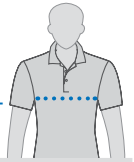

SPORTE LEISURE SIZE CHART

The relevant Fit reference can be found at the end of each garment description throughout the catalogue.

Each polo is classified as either Leisure Fit or Modern Fit. These references should be taken as a guide only.

GARMENT FITS

LEISURE FIT

An easy fit providing a balance of shape and comfort.

Dropped Shoulder
Longer Sleeve Length
Longer Body Length

MODERN FIT

A semi-fitted garment with modern proportions.

Narrower Shoulder
Shorter Sleeve Length
Slimmer Body Fit

POLOS

HOW TO MEASURE

HALF CHEST

Measure under your arms around the half part of your chest.

HALF CHEST

MEN'S

Men's Polos

Tag Size	XS	S	M	L	XL	XXL	3XL	4XL	5XL
Leisure Fit (cm)	53.5	56	58.5	61	63.5	66	68.5	71	73.5
Modern Fit (cm)	51.5	53.5	56	58.5	61	63.5	66	68.5	71